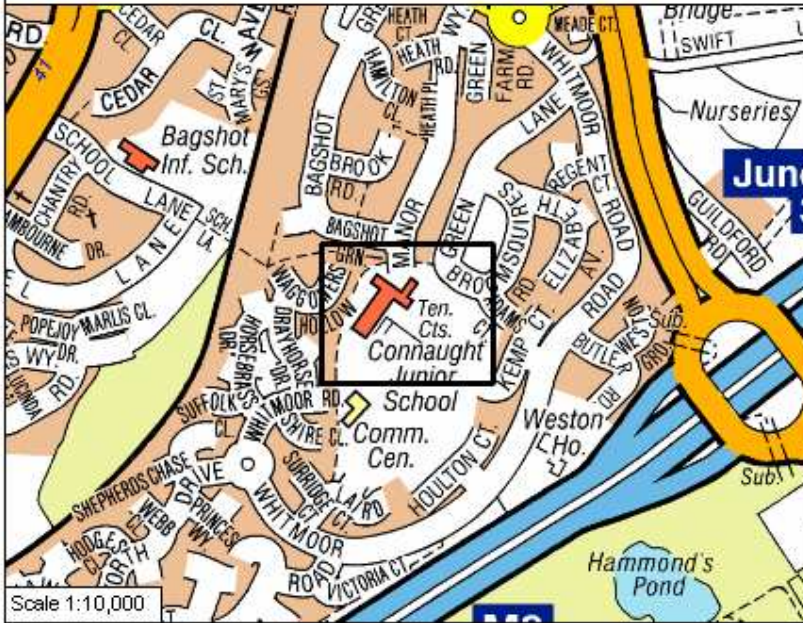

Site Location

Land at Connaught Junior School, Manor Way, Bagshot, Surrey GU19 5JY

Erection of single storey extension comprising two classrooms; installation of external staircase and external door replacing a window in existing building; installation of new and widened pathways; provision of fire appliance access and additional bicycle parking spaces.

Application No(s): SU14/0852

Electoral Division(s): Bagshot, Windlesham and Chobham

© Crown copyright. All rights reserved Surrey County Council, 100019613, 2013

This plan is for indicative purposes only

Application Site Area

Ref No: SCC Ref 2014/0128

Date printed: 30/10/2014

Scale
1:1,250

This page is intentionally left blank