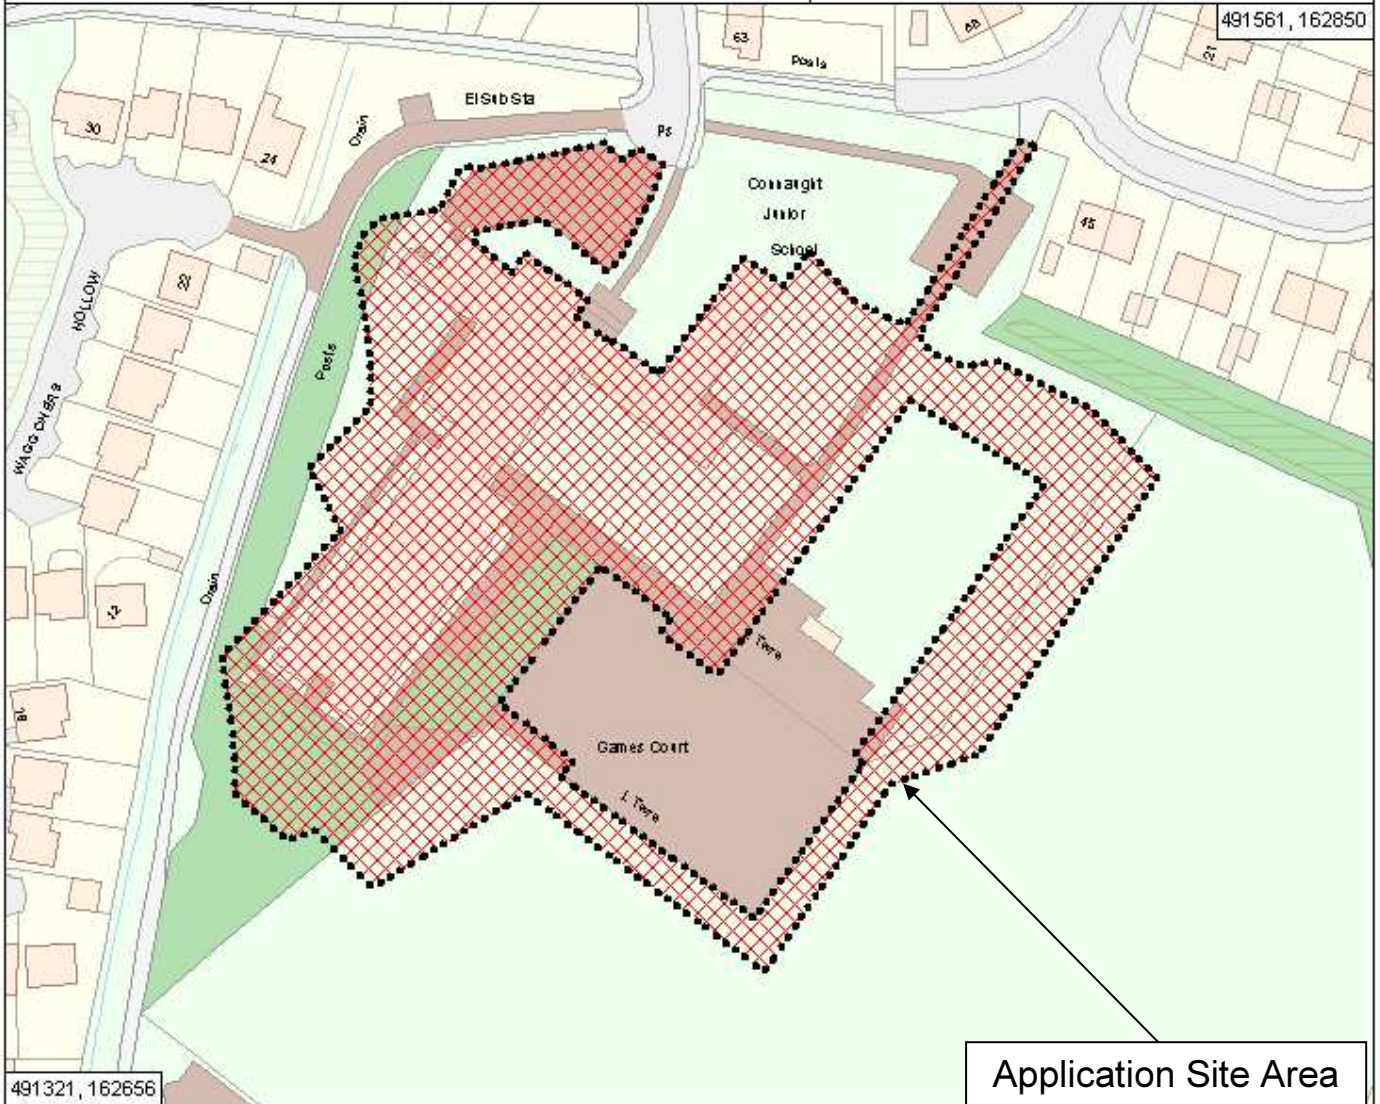

Site Location

Land at Connaught Junior School, Manor Way, Bagshot, Surrey GU19 5JY

Erection of single storey extension comprising two classrooms; installation of external staircase and external door replacing a window in existing building; installation of new and widened pathways; provision of fire appliance access and additional bicycle parking spaces.

Application No(s): SU14/0852

Electoral Division(s): Bagshot, Windlesham and Chobham

© Crown copyright. All rights reserved Surrey County Council, 100019613, 2013

This plan is for indicative purposes only

Application Site Area

Ref No: SCC Ref 2014/0128

Date printed: 30/10/2014

Scale
1:1,250

This page is intentionally left blank